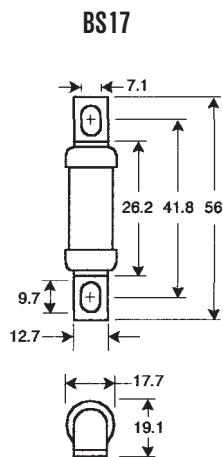

Fuse-links of system BS are mounted by screws to busbars.

Size	In (A)	Type	Code No.	Operating I <sup>2</sup> t-value (A <sup>2</sup> s)	Power dissipation (W)	Char.	Packaging (pcs)	Weight (g)
<b>BS8</b>	6	BS8UQ/38/6A/240V	004750001	9	1	aR	10	5.5
	10	BS8UQ/38/10A/240V	004750002	22	2.5	aR	10	5.5
	12	BS8UQ/38/12A/240V	004750003	32	2.5	aR	10	5.5
	16	BS8UQ/38/16A/240V	004750004	100	2.5	aR	10	5.5
	20	BS8UQ/38/20A/240V	004750005	160	4	aR	10	5.5
<b>BS17</b>	25	BS17UQ/41/25A/240V	004750106	250	4	aR	10	31
	32	BS17UQ/41/32A/240V	004750108	450	5	aR	10	31
	35	BS17UQ/41/35A/240V	004750109	600	5	aR	10	31
	50	BS17UQ/41/50A/240V	004750112	1.400	7	aR	10	31
	63	BS17UQ/41/63A/240V	004750115	2.200	9	aR	10	31
	80	BS17UQ/41/80A/240V	004750119	3.800	10	aR	10	31
	100	BS17UQ/41/100A/240V	004750122	7.500	10	aR	10	31
	125	BS17UQ/41/125A/240V	004750125	7.500	16	aR	10	31
<b>BS38</b>	160	BS38UQ/59/160A/240V	004750227	16.000	17	aR	10	180
	200	BS38UQ/59/200A/240V	004750233	20.000	28	aR	10	180
	250	BS38UQ/59/250A/240V	004750236	40.000	28	aR	10	180
	315	BS38UQ/59/315A/240V	004750239	75.000	35	aR	10	180
	355	BS38UQ/59/355A/240V	004750242	100.000	35	aR	10	180
	400	BS38UQ/59/400A/240V	004750244	160.000	40	aR	10	180
	450	BS38UQ/59/450A/240V	004750245	220.000	42	aR	10	180
	400	BS38TUQ/59/400A/240V	004750344	80.000	60	aR	5	370
<b>BS38T</b>	500	BS38TUQ/59/500A/240V	004750346	170.000	64	aR	5	370
	630	BS38TUQ/59/630A/240V	004750349	300.000	75	aR	5	370
	710	BS38TUQ/59/710A/240V	004750352	460.000	77	aR	5	370
	800	BS38TUQ/59/800A/240V	004750353	600.000	82	aR	5	370

ULTRA QUICK

**Dimensions:**

RATED VOLTAGE  
~690V

**Technical data:**

Standards:  
**BS88: Part 4**  
**IEC 60269-4-1**

Breaking capacity:  
~**200kA**  
Rated voltage:  
~**690V**

Characteristic:  
**aR**

**Application:**

**Dimensions:**