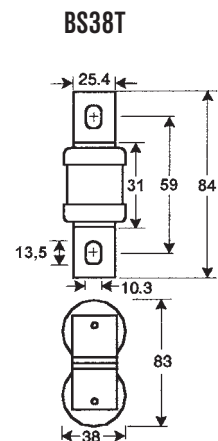

Fuse-links of system BS are mounted by screws to busbars.

Size	In (A)	Type	Code No.	Operating I <sup>2</sup> t-value (A <sup>2</sup> s)	Power dissipation (W)	Char.	Packaging (pcs)	Weight (g)
<b>BS8</b>	6	BS8UQ/38/6A/240V	004750001	9	1	aR	10	5.5
	10	BS8UQ/38/10A/240V	004750002	22	2.5	aR	10	5.5
	12	BS8UQ/38/12A/240V	004750003	32	2.5	aR	10	5.5
	16	BS8UQ/38/16A/240V	004750004	100	2.5	aR	10	5.5
	20	BS8UQ/38/20A/240V	004750005	160	4	aR	10	5.5
<b>BS17</b>	25	BS17UQ/41/25A/240V	004750106	250	4	aR	10	31
	32	BS17UQ/41/32A/240V	004750108	450	5	aR	10	31
	35	BS17UQ/41/35A/240V	004750109	600	5	aR	10	31
	50	BS17UQ/41/50A/240V	004750112	1.400	7	aR	10	31
	63	BS17UQ/41/63A/240V	004750115	2.200	9	aR	10	31
	80	BS17UQ/41/80A/240V	004750119	3.800	10	aR	10	31
	100	BS17UQ/41/100A/240V	004750122	7.500	10	aR	10	31
	125	BS17UQ/41/125A/240V	004750125	7.500	16	aR	10	31
<b>BS38</b>	160	BS38UQ/59/160A/240V	004750227	16.000	17	aR	10	180
	200	BS38UQ/59/200A/240V	004750233	20.000	28	aR	10	180
	250	BS38UQ/59/250A/240V	004750236	40.000	28	aR	10	180
	315	BS38UQ/59/315A/240V	004750239	75.000	35	aR	10	180
	355	BS38UQ/59/355A/240V	004750242	100.000	35	aR	10	180
	400	BS38UQ/59/400A/240V	004750244	160.000	40	aR	10	180
	450	BS38UQ/59/450A/240V	004750245	220.000	42	aR	10	180
	400	BS38TUQ/59/400A/240V	004750344	80.000	60	aR	5	370
<b>BS38T</b>	500	BS38TUQ/59/500A/240V	004750346	170.000	64	aR	5	370
	630	BS38TUQ/59/630A/240V	004750349	300.000	75	aR	5	370
	710	BS38TUQ/59/710A/240V	004750352	460.000	77	aR	5	370
	800	BS38TUQ/59/800A/240V	004750353	600.000	82	aR	5	370

ULTRA QUICK

**Dimensions:**

RATED VOLTAGE  
~690V

**Technical data:**

Standards:  
**BS88: Part 4**  
**IEC 60269-4-1**

Breaking capacity:  
~**200kA**  
Rated voltage:  
~**690V**

Characteristic:  
**aR**

**Application:**

**Dimensions:**