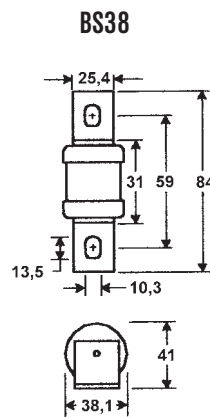

Fuse-links of system BS are mounted by screws to busbars.

Size	In (A)	Type	Code No.	Operating I <sup>2</sup> t-value (A <sup>2</sup> s)	Power dissipation (W)	Char.	Packaging (pcs)	Weight (g)
<b>BS8</b>	6	BS8UQ/38/6A/240V	004750001	9	1	aR	10	5.5
	10	BS8UQ/38/10A/240V	004750002	22	2.5	aR	10	5.5
	12	BS8UQ/38/12A/240V	004750003	32	2.5	aR	10	5.5
	16	BS8UQ/38/16A/240V	004750004	100	2.5	aR	10	5.5
	20	BS8UQ/38/20A/240V	004750005	160	4	aR	10	5.5
<b>BS17</b>	25	BS17UQ/41/25A/240V	004750106	250	4	aR	10	31
	32	BS17UQ/41/32A/240V	004750108	450	5	aR	10	31
	35	BS17UQ/41/35A/240V	004750109	600	5	aR	10	31
	50	BS17UQ/41/50A/240V	004750112	1.400	7	aR	10	31
	63	BS17UQ/41/63A/240V	004750115	2.200	9	aR	10	31
	80	BS17UQ/41/80A/240V	004750119	3.800	10	aR	10	31
	100	BS17UQ/41/100A/240V	004750122	7.500	10	aR	10	31
	125	BS17UQ/41/125A/240V	004750125	7.500	16	aR	10	31
<b>BS38</b>	160	BS38UQ/59/160A/240V	004750227	16.000	17	aR	10	180
	200	BS38UQ/59/200A/240V	004750233	20.000	28	aR	10	180
	250	BS38UQ/59/250A/240V	004750236	40.000	28	aR	10	180
	315	BS38UQ/59/315A/240V	004750239	75.000	35	aR	10	180
	355	BS38UQ/59/355A/240V	004750242	100.000	35	aR	10	180
	400	BS38UQ/59/400A/240V	004750244	160.000	40	aR	10	180
	450	BS38UQ/59/450A/240V	004750245	220.000	42	aR	10	180
	400	BS38TUQ/59/400A/240V	004750344	80.000	60	aR	5	370
<b>BS38T</b>	500	BS38TUQ/59/500A/240V	004750346	170.000	64	aR	5	370
	630	BS38TUQ/59/630A/240V	004750349	300.000	75	aR	5	370
	710	BS38TUQ/59/710A/240V	004750352	460.000	77	aR	5	370
	800	BS38TUQ/59/800A/240V	004750353	600.000	82	aR	5	370

ULTRA QUICK

**Dimensions:**

RATED VOLTAGE  
~690V

**Technical data:**

Standards:  
**BS88: Part 4**  
**IEC 60269-4-1**

Breaking capacity:  
~**200kA**  
Rated voltage:  
~**690V**

Characteristic:  
**aR**

**Application:**

**Dimensions:**