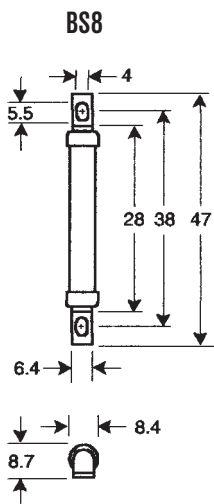

# SYSTEM BS

RATED VOLTAGE  
~ 240V

**Technical data:**

Standards:  
**BS88: Part 4**  
**IEC 60269-4-1**

Breaking capacity:  
~ **200kA**  
Rated voltage:  
~ **240V**

Characteristic:  
**aR**

**Application:**

Fuse-links of system BS are mounted by screws to busbars.

Size	In (A)	Type	Code No.	Operating I <sup>2</sup> t-value (A <sup>2</sup> s)	Power dissipation (W)	Char.	Packaging (pcs)	Weight (g)
<b>BS8</b>	6	BS8UQ/38/6A/240V	004750001	9	1	aR	10	5.5
	10	BS8UQ/38/10A/240V	004750002	22	2.5	aR	10	5.5
	12	BS8UQ/38/12A/240V	004750003	32	2.5	aR	10	5.5
	16	BS8UQ/38/16A/240V	004750004	100	2.5	aR	10	5.5
	20	BS8UQ/38/20A/240V	004750005	160	4	aR	10	5.5
<b>BS17</b>	25	BS17UQ/41/25A/240V	004750106	250	4	aR	10	31
	32	BS17UQ/41/32A/240V	004750108	450	5	aR	10	31
	35	BS17UQ/41/35A/240V	004750109	600	5	aR	10	31
	50	BS17UQ/41/50A/240V	004750112	1.400	7	aR	10	31
	63	BS17UQ/41/63A/240V	004750115	2.200	9	aR	10	31
	80	BS17UQ/41/80A/240V	004750119	3.800	10	aR	10	31
	100	BS17UQ/41/100A/240V	004750122	7.500	10	aR	10	31
	125	BS17UQ/41/125A/240V	004750125	7.500	16	aR	10	31
<b>BS38</b>	160	BS38UQ/59/160A/240V	004750227	16.000	17	aR	10	180
	200	BS38UQ/59/200A/240V	004750233	20.000	28	aR	10	180
	250	BS38UQ/59/250A/240V	004750236	40.000	28	aR	10	180
	315	BS38UQ/59/315A/240V	004750239	75.000	35	aR	10	180
	355	BS38UQ/59/355A/240V	004750242	100.000	35	aR	10	180
	400	BS38UQ/59/400A/240V	004750244	160.000	40	aR	10	180
	450	BS38UQ/59/450A/240V	004750245	220.000	42	aR	10	180
	400	BS38TUQ/59/400A/240V	004750344	80.000	60	aR	5	370
<b>BS38T</b>	500	BS38TUQ/59/500A/240V	004750346	170.000	64	aR	5	370
	630	BS38TUQ/59/630A/240V	004750349	300.000	75	aR	5	370
	710	BS38TUQ/59/710A/240V	004750352	460.000	77	aR	5	370
	800	BS38TUQ/59/800A/240V	004750353	600.000	82	aR	5	370

ULTRA QUICK

**Dimensions:**

RATED VOLTAGE  
~690V

**Technical data:**

Standards:  
**BS88: Part 4**  
**IEC 60269-4-1**

Breaking capacity:  
~**200kA**  
Rated voltage:  
~**690V**

Characteristic:  
**aR**

**Application:**